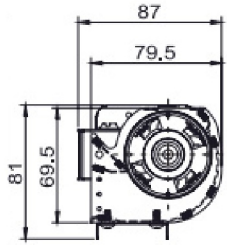

CA453030Q- Series

Size	Ø45mm
Housing	Aluminum
Impeller	Aluminum
Motor	AC Type
Operating Temp.	0°C ~ +45°C
Insulation	Class A

Model Number	Voltage	Frequency	Current	Power	Speed	Air Flow	Pressure	Noise	Weight
	(V)	(Hz)	(A)	(W)	(RPM)	(CFM)	(mmH2O)	dB(A)	(g)
CA453030V22_HWQ	230	50	0.30	39	1650	184	4.5	47	2300

_ for B / S = Ball Bearing / Sleeve Bearing

CA0453030