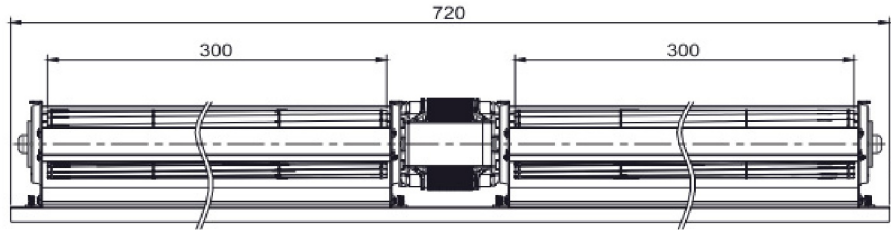

CA453030Q- Series

Size	Ø45mm
Housing	Aluminum
Impeller	Aluminum
Motor	AC Type
Operating Temp.	0°C ~ +45°C
Insulation	Class A

Model Number	Voltage	Frequency	Current	Power	Speed	Air Flow	Pressure	Noise	Weight
	(V)	(Hz)	(A)	(W)	(RPM)	(CFM)	(mmH2O)	dB(A)	(g)
CA453030V22_HWQ	230	50	0.30	39	1650	184	4.5	47	2300

_ for B / S = Ball Bearing / Sleeve Bearing

CA0453030